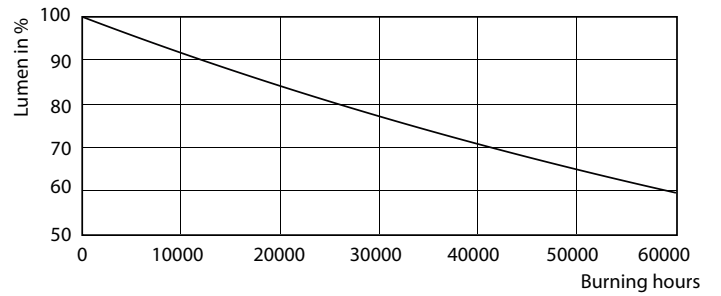

Product data

General Information	
Cap base	GU10 [GU10]
Nominal lifetime (nom.)	40000 h
Switching cycle	50000X
Technical type	5.5-50W
Light Technical	
Colour code	930 [CCT of 3000K]
Beam Angle (Nom)	36 °
Luminous flux (nom.)	375 lm
Luminous flux (rated) (nom.)	375 lm
Luminous intensity (nom.)	800 cd
Colour designation	White (WH)
Rated beam angle	36 °
Correlated colour temperature (nom.)	3000 K
Luminous efficacy (rated) (nom.)	68.18 lm/W
Colour consistency	<3

Color rendering index (nom.)	97
LLMF at end of nominal lifetime (nom.)	70 %
Luminous Flux in 90° Cone (Rated)	375 lm
Operating and Electrical	
Input frequency	50 to 60 Hz
Power (Rated) (Nom)	5.5 W
Lamp current (nom.)	30 mA
Wattage equivalent	50 W
Starting time (nom.)	0.5 s
Warm-up time to 60% light (nom.)	0.5 s
Power factor (nom.)	0.8
Voltage (Nom)	220-240 V
Temperature	
T-Case maximum (nom.)	80 °C

Photometric data

MASTER LEDspot ExpertColor MV 50W GU10 930 36D

Lifetime

MASTER LEDspot ExpertColor MV 35W GU10 25D

MASTER LEDspot ExpertColor MV 35W GU10 25D