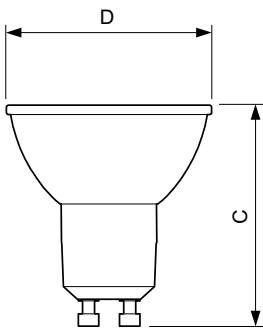

Product data

General Information	
Cap base	GU10 [GU10]
Nominal lifetime (nom.)	40000 h
Switching cycle	50000X
Technical type	5.5-50W
Light Technical	
Colour code	930 [CCT of 3000K]
Beam Angle (Nom)	36 °
Luminous flux (nom.)	375 lm
Luminous flux (rated) (nom.)	375 lm
Luminous intensity (nom.)	800 cd
Colour designation	White (WH)
Rated beam angle	36 °
Correlated colour temperature (nom.)	3000 K
Luminous efficacy (rated) (nom.)	68.18 lm/W
Colour consistency	<3

Dimensional drawing

GU10 230V5.5W-50W350lm40D 3000K GU10 Dim

Product	D	C
MASTER LED ExpertColor 5.5-50W GU10 930 36D	50 mm	54 mm

Photometric data

MASTER LEDspot ExpertColor MV 50W GU10 930 36D

MASTER LEDspot ExpertColor MV