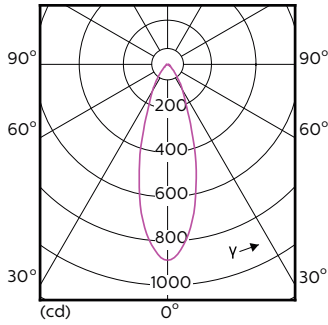

MASTER LEDspot ExpertColor MV

Photometric data

MASTER LEDspot ExpertColor MV 50W GU10 930 36D