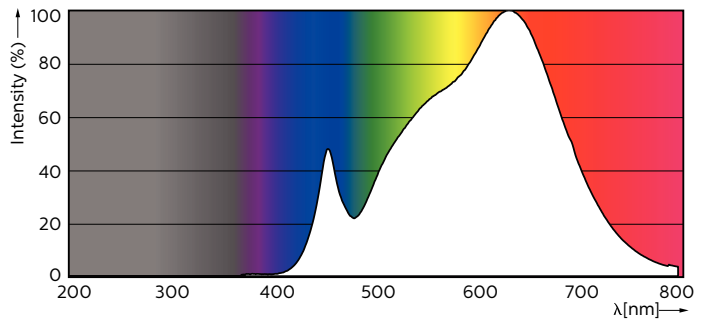

MASTER LEDspot ExpertColor MV 50W GU10 930 36D